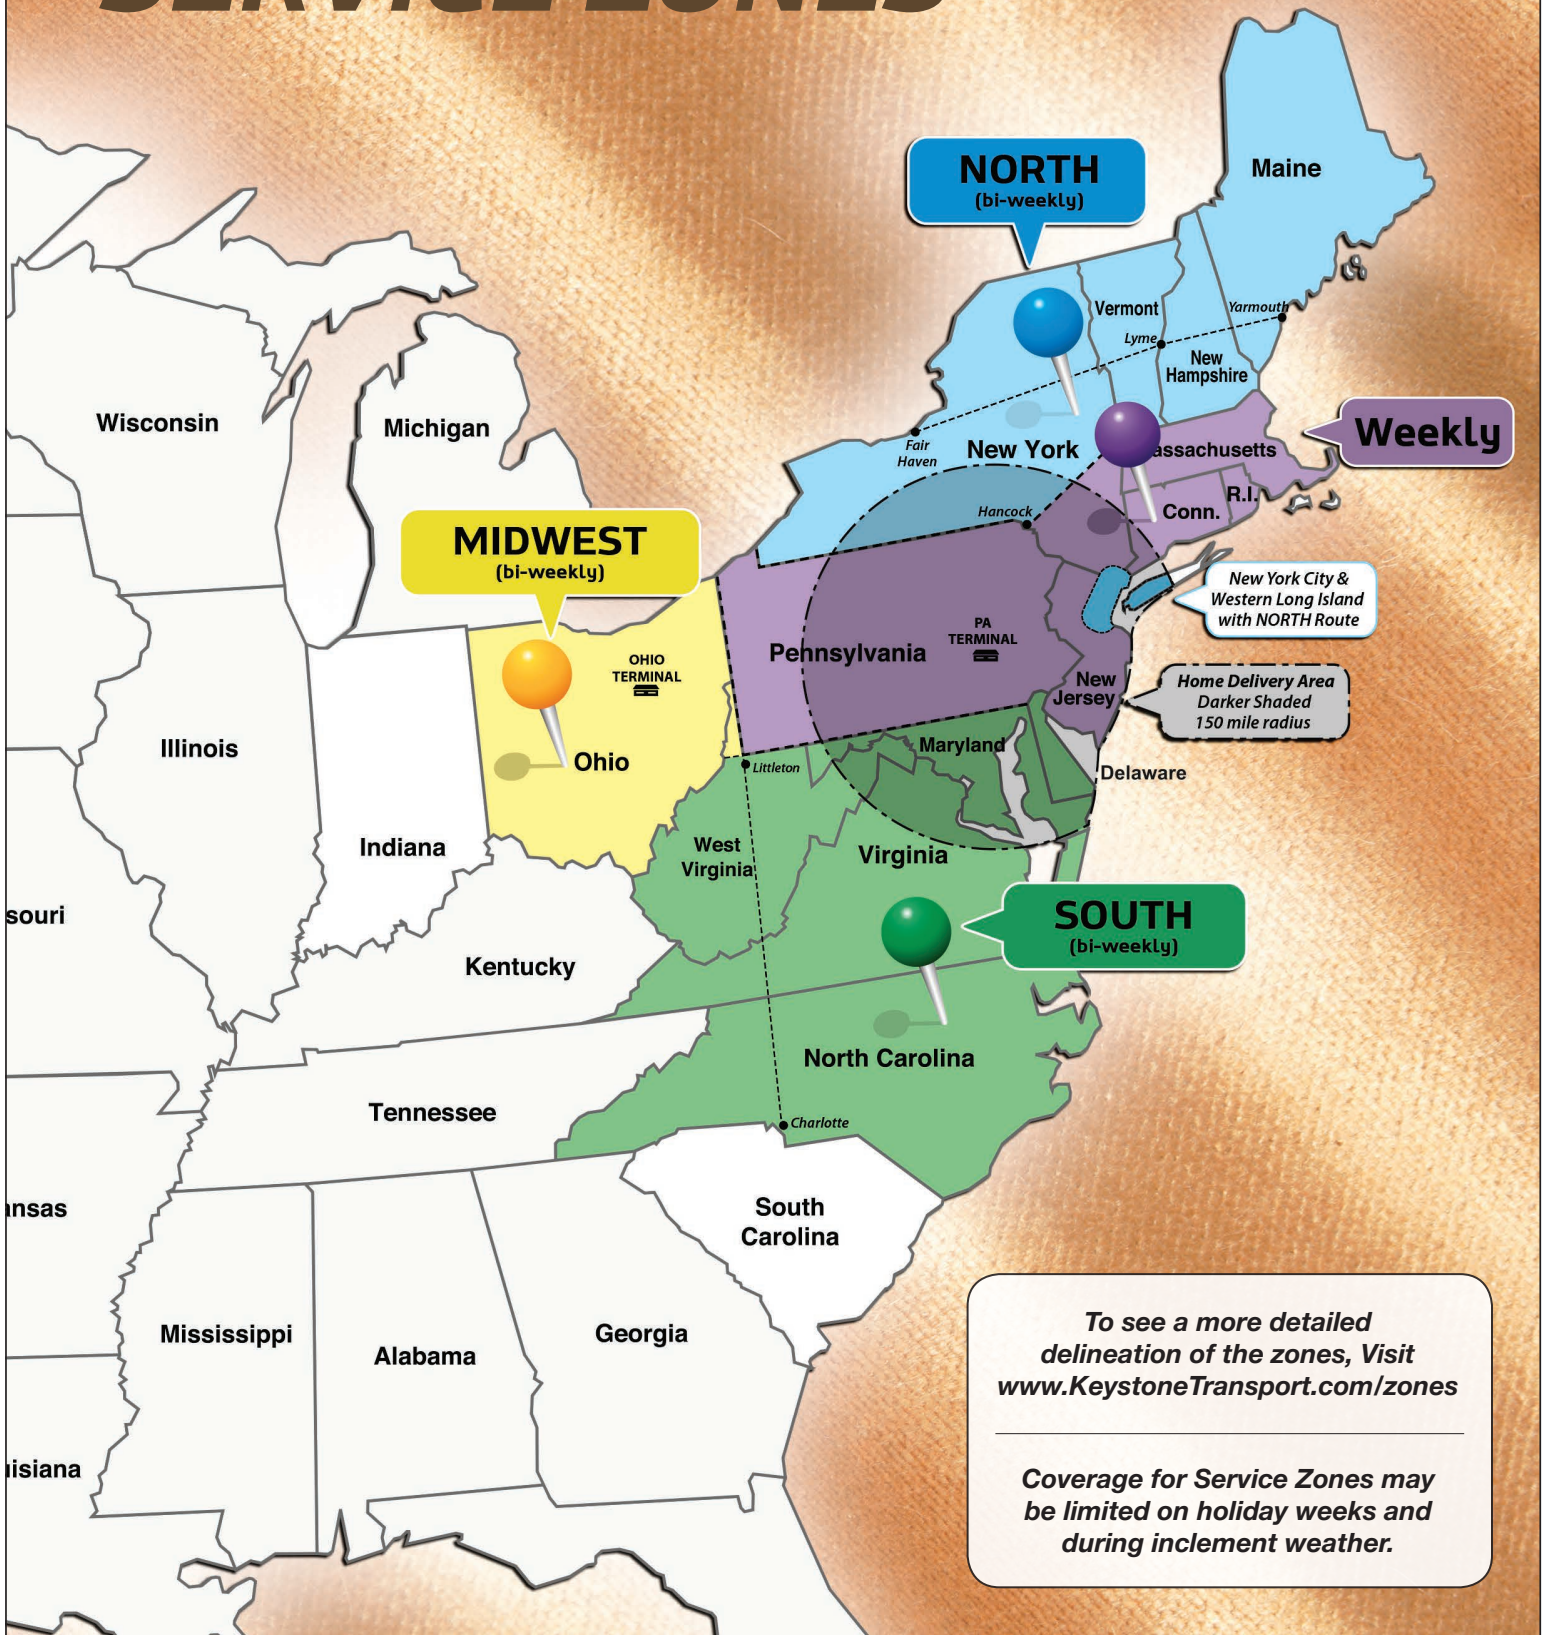

November							11
S	M	T	W	Th	F	Sa	
					1	2	
3	4	5	6	7	8	9	
10	11	12	13	14	15	16	
17	18	19	20	21	22	23	
24	25	26	27	28	29	30	

December							12
S	M	T	W	Th	F	Sa	
1	2	3	4	5	6	7	
8	9	10	11	12	13	14	
15	16	17	18	19	20	21	
22	23	24	25	26	27	28	
29	30	31	CLOSED				

**HOLIDAYS**

New Year 1/1/19

Good Friday 4/19/19  
Independence Day 7/4/19

Easter 4/21/19  
Labor Day 9/2/19

Memorial Day 5/27/19  
Thanksgiving 11/28/19  
Ascension 5/30/19  
Christmas 12/25/19

Coverage for Service Zones may be limited on holiday weeks and during inclement weather.

# KEYSTONE TRANSPORT *SERVICE ZONES*

To see a more detailed delineation of the zones, Visit [www.KeystoneTransport.com/zones](http://www.KeystoneTransport.com/zones)

Coverage for Service Zones may be limited on holiday weeks and during inclement weather.